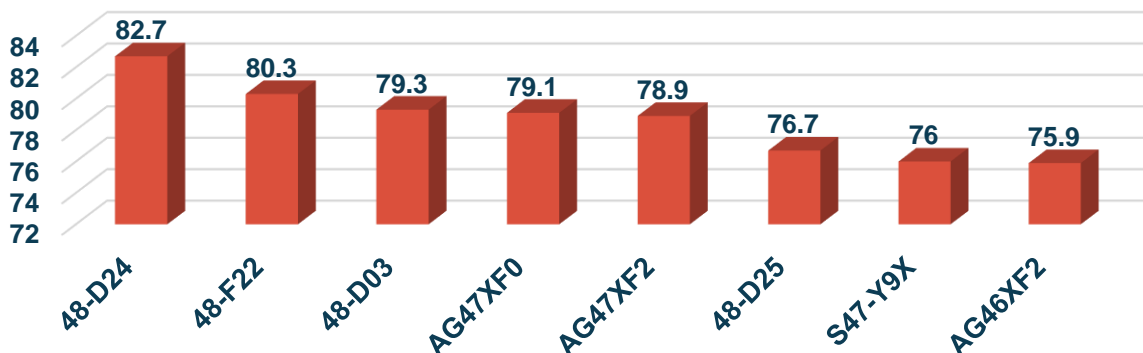

Armor 48-D25

- Offers top end yield potential and versatility
- Excluder and STS
- Better dry down than D24
- All soils types – heavy to light

[Learn more about ARMOR 48-D25](#)

2021 Answer Plot® Trials: 4.8 Soybean Summary