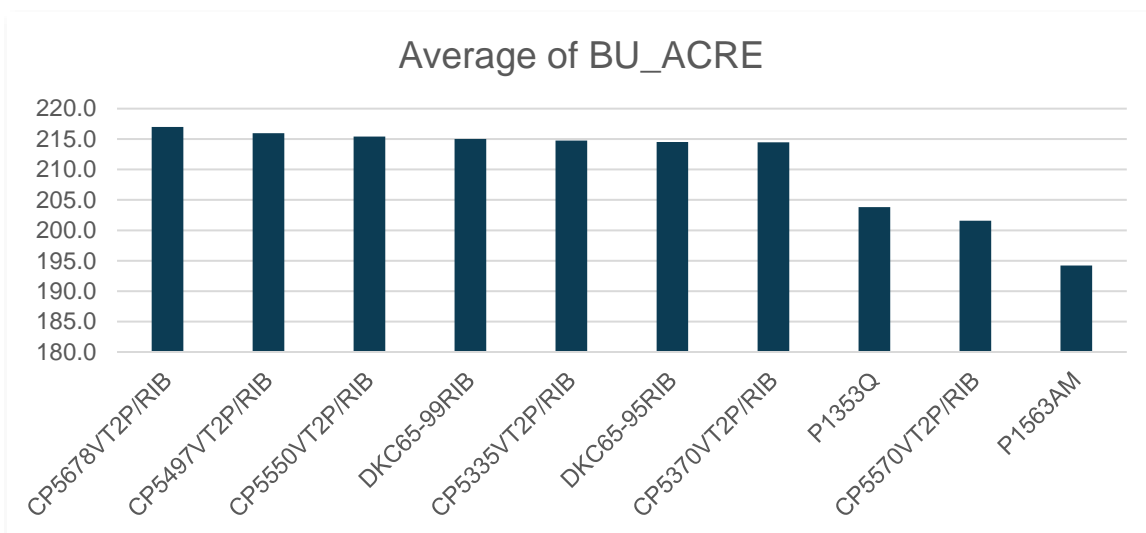

CROPLAN

By WINFIELD UNITED

25 SEASONS STRONG

FROM SEED TO YIELD.

OBSERVATIONS FROM THE WEEK OF: SEPTEMBER 20, 2021

CP5550VT2P *VT DoublePRO*

- 115-day product that is very stable and consistent
- Good stress tolerance for the highly productive dryland acre, but performs best under irrigation
- Great companion to CP5678VT2P, CP5497VT2P and DK 65-99
- RTP-Mod
- RTN-Mod
- RTF-Mod

WATCH THE VIDEO 

CP5550VT2P

2020 Answer Plot® data from DesArc, AR, Dumas, AR, Elizabeth City, NC, Greenfield, TN, Leland, MS, Lumberton, NC, Manchester, TN, Marks, MS, Selmer, TN & Winnsboro, LA.

All photos are either the property of WinField United or used with permission.