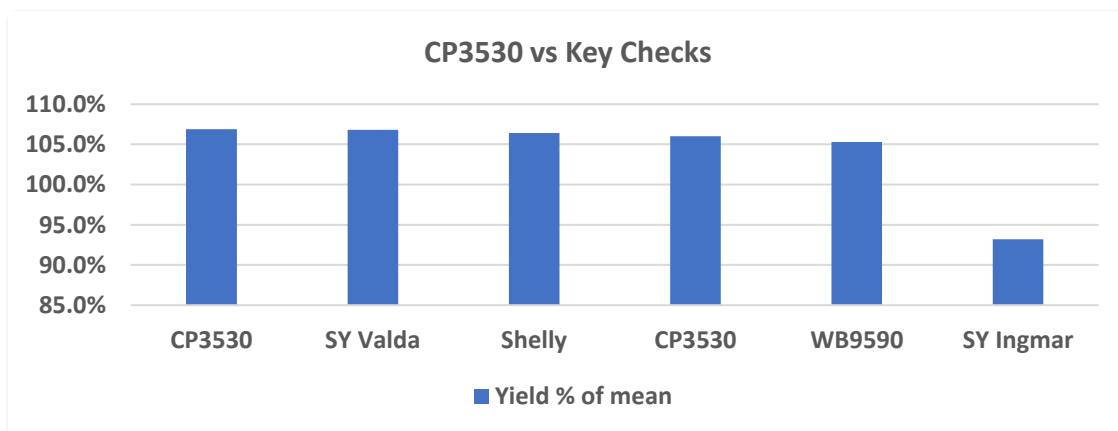

FROM SEED TO YIELD.

Insights from the week of: September 21, 2020

CP3530 Hard Red Spring Wheat

- CP3530 is a year over year consistent variety that is showing great performance this year
- It carries excellent yield potential and is a strong protein variety
- Performs best at low-to-mid plant populations with good nitrogen management
- Good FHB with strong stem and leaf rust tolerance but still high Response to Fungicide in prior years' testing
- On highly productive soils, it carries high yield potential with acceptable standability for a taller plant when populations are moderated

[Learn more about CP3530](#)

2020 Preliminary Answer Plot® Data

Results not statistically significant.

2020 Answer Plot trials: Bismarck, Cando, Fessenden, Hannaford, and New Salem, ND

All photos are either the property of WinField United or used with permission.