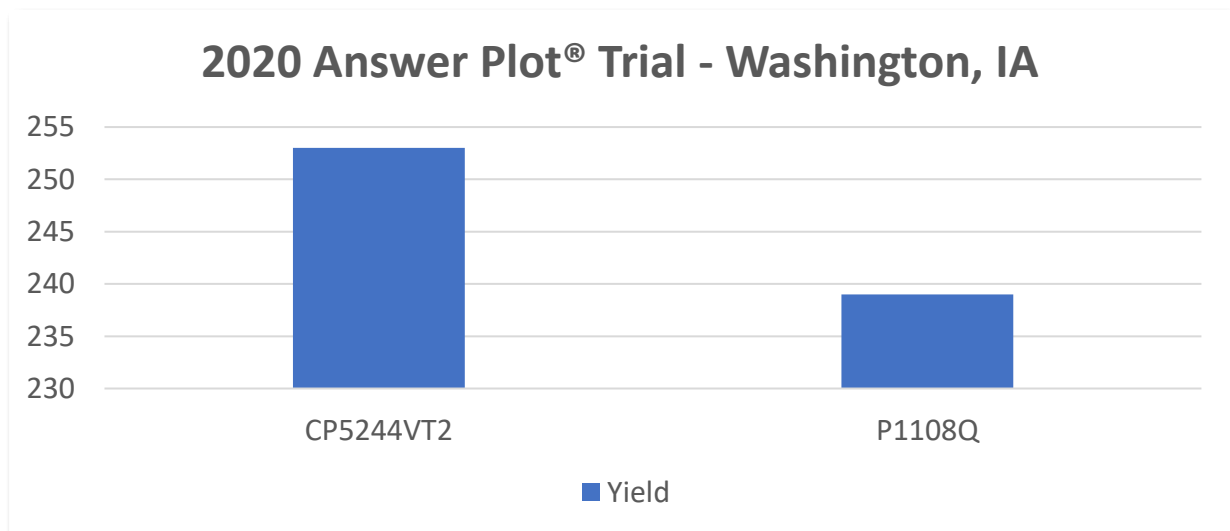

## CP5244VT2

**VT Double PRO**

- New 112 Day CROPLAN® hybrid
- Excellent stress tolerance with top end yield potential
- Handles stress exceptionally well, specifically heat and drought as you move south
- Late season intactness and staygreen is excellent
- Great northern movement
- Out-yielded P1108Q by 14 Bu/A in the Washington, IA Answer Plot® trial